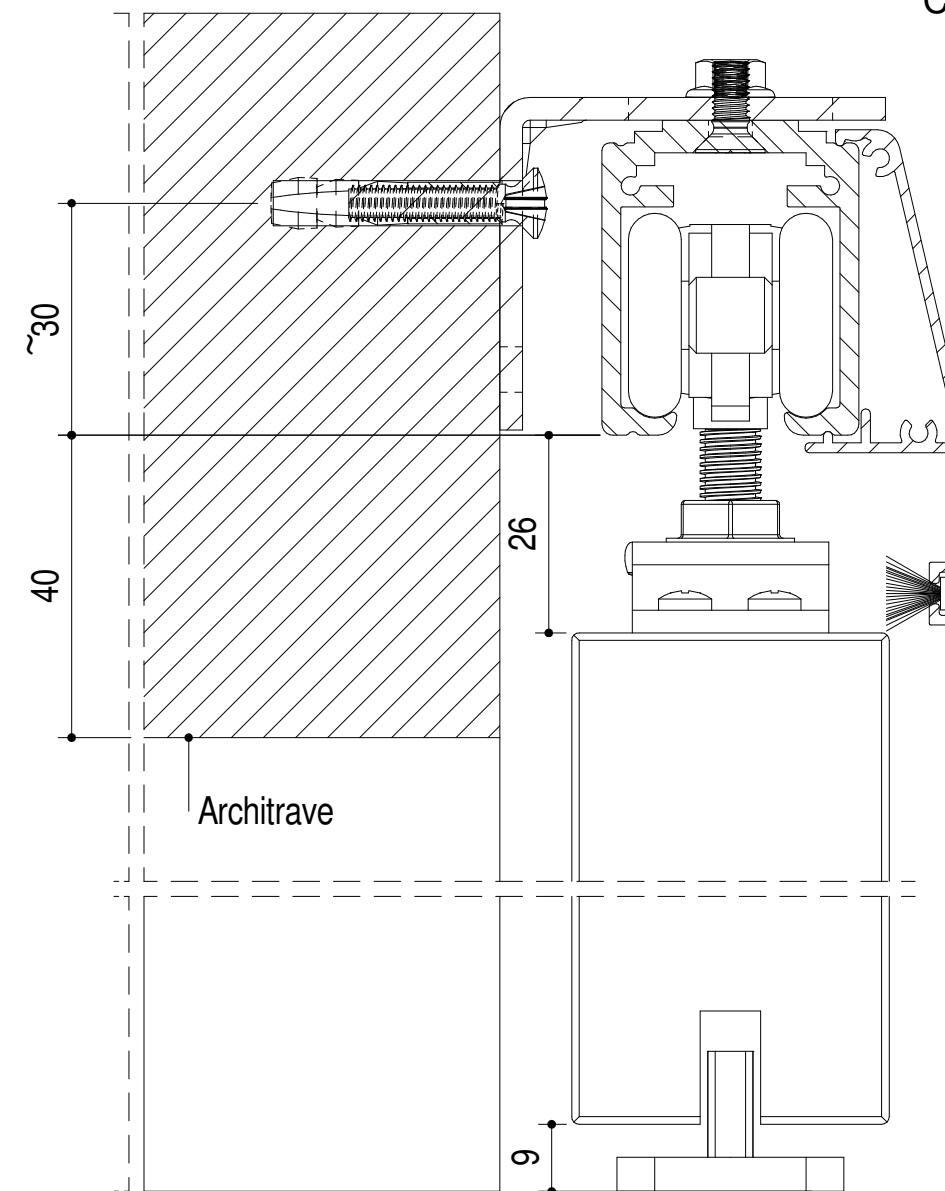

ATTREZZATURA - TOOLS - OUTILS - HERRAJES

CONTENUTO KIT | CONTENTS

x1	x2
x1	x2
x2	x12
x4	x6
x4	x1
x4	x2
x2	x1

ISTRUZIONE MONTAGGIO BINARIO ESTERNO MURO  
 WALL MOUNTED TRACK SET UP INSTRUCTION  
 INSTRUCTION DE MONTAGE RAIL EN APPLIQUE  
 INSTRUCCIONES DE MONTAJE GUIA A PARED